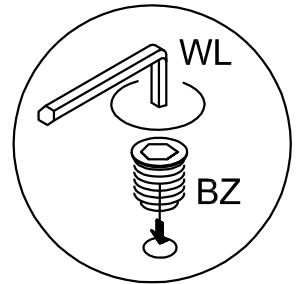

2
Legs

BZ

6

WL

1

NN

3

WG

1

WF

1

JG

3

JK

2

PJ

2

2

3

3

3

7

4
Beams

8

8

Instructions

1

AFx2

WQx4