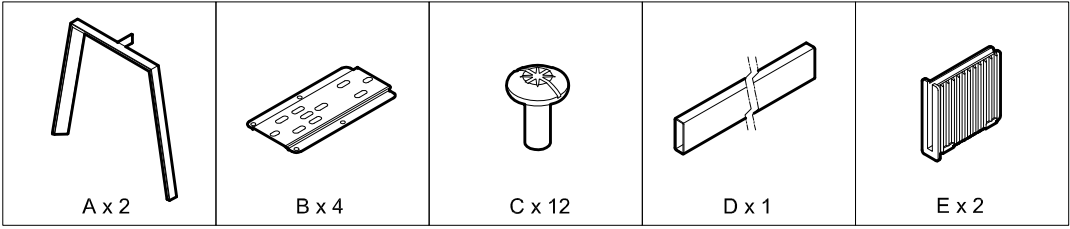

K73 Desk

B120/140/160/180 A-PK

V 6/22

BZ

M6

8

WL

6

(EN) **Use the product correctly**, exclusively for the function for which it is intended.
To move it, lift and not drag.

B120 A-PK L=120 CM

B140 A-PK L=140 CM

B160 A-PK L=160 CM

B180 A-PK L=180 CM

B 120/140/160/180 A-PK